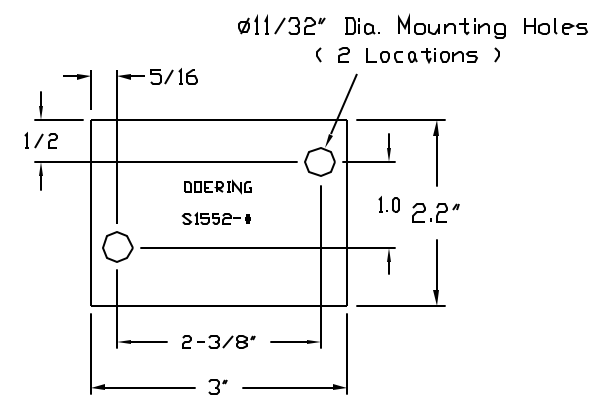

### Order Information:

P and T Ports	Housing Order No.
1/4 NPT	S1552-2
3/8 NPT	S1552-3
SAE4 ( □-Ring )	S1552-4
SAE6 ( □-Ring )	S1552-6

Order Numbers are for Aluminum  
 Add -S for Stainless steel housing.

Housing Pressure Rating:  
 Aluminum 3,000 PSI  
 Stainless 5,000 PSI

P indicates pressure outlet from pump  
 T indicates connection to tank or reservoir

PAGE 1  
 ILLUSTRATION:  
 Housing S1552-#  
 Cartridge Pump  
 Needle Valve

Order housing, pump, pump handle,  
 and needle valves separately