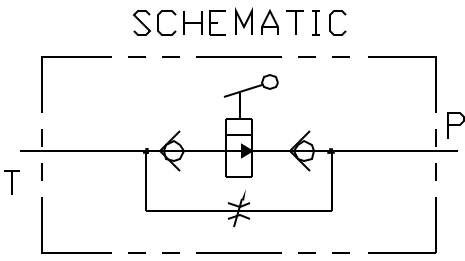

### Order Information:

P and T Ports	Housing Order No.
1/4 NPT	S1552-2
3/8 NPT	S1552-3
SAE4 ( □-Ring )	S1552-4
SAE6 ( □-Ring )	S1552-6

Order Numbers are for Aluminum  
 Add -S for Stainless steel housing.

Housing Pressure Rating:  
 Aluminum 3,000 PSI  
 Stainless 5,000 PSI

P indicates pressure outlet from pump  
 T indicates connection to tank or reservoir

PAGE 1  
 ILLUSTRATION:  
 Housing S1552-#  
 Cartridge Pump  
 Needle Valve

Order housing, pump, pump handle,  
 and needle valves separately