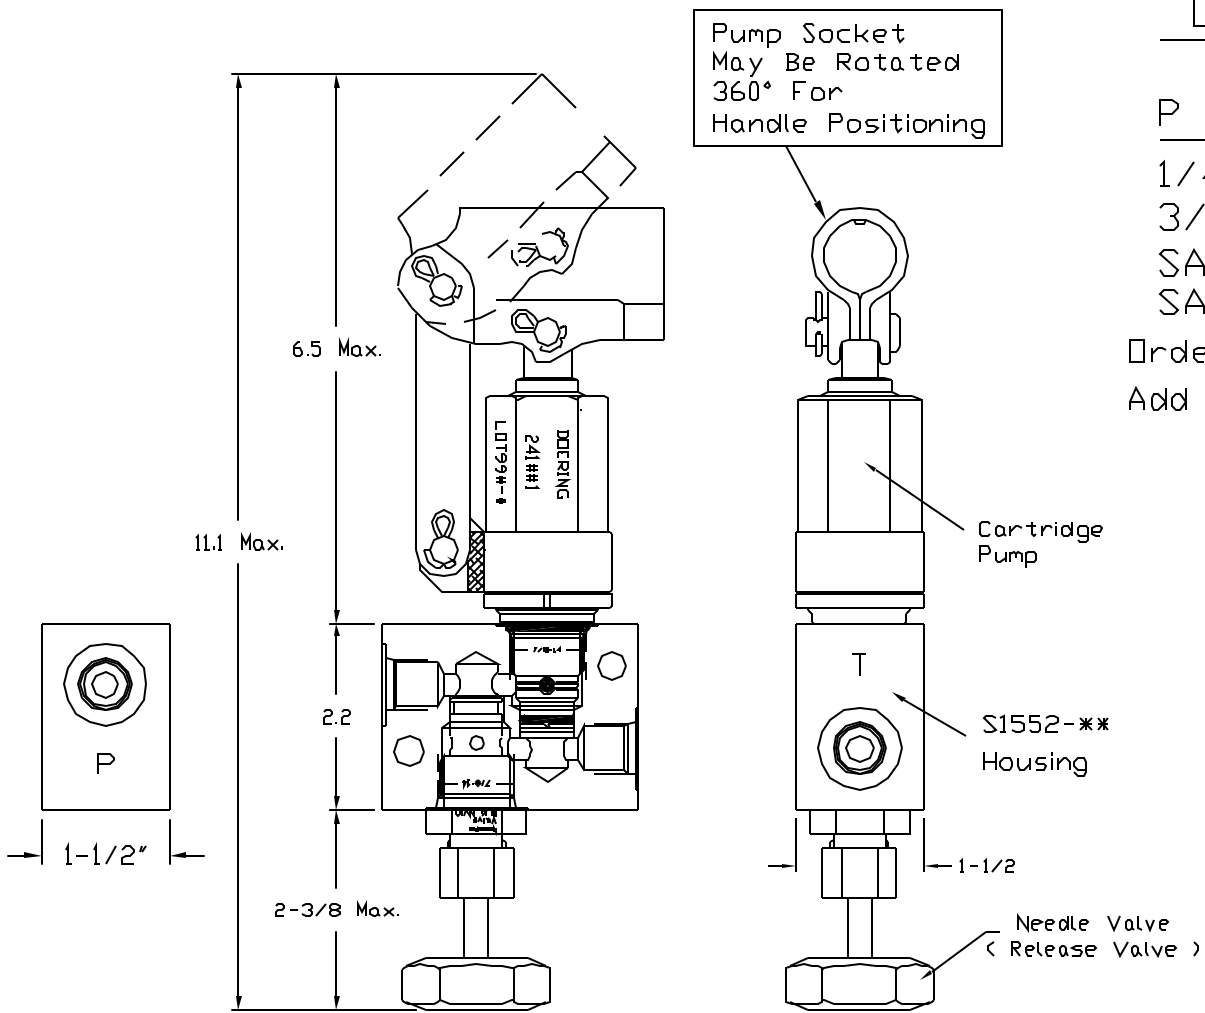

### Order Information:

P and T Ports	Housing Order No.
1/4 NPT	S1552-2
3/8 NPT	S1552-3
SAE4 ( □-Ring )	S1552-4
SAE6 ( □-Ring )	S1552-6

Order Numbers are for Aluminum  
 Add -S for Stainless steel housing.

Housing Pressure Rating:  
 Aluminum 3,000 PSI  
 Stainless 5,000 PSI

P indicates pressure outlet from pump  
 T indicates connection to tank or reservoir

PAGE 1  
 ILLUSTRATION:  
 Housing S1552-#  
 Cartridge Pump  
 Needle Valve

Order housing, pump, pump handle,  
 and needle valves separately