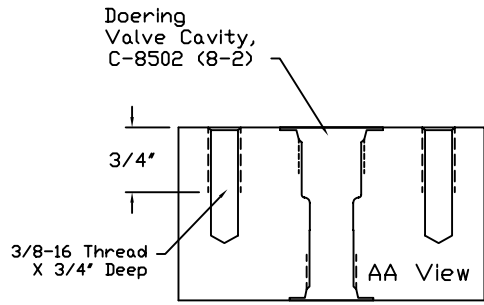

6343 RIVER ROAD SE ■ CLEAR LAKE, MN 55319 USA
Telephone: 320-743-2276 ■ Fax: 320-743-3723
mailbox@doering.com ■ www.doering.com

Optional Panel Mount Spacer Sold Separately.
See Spec. Sheet 1202990