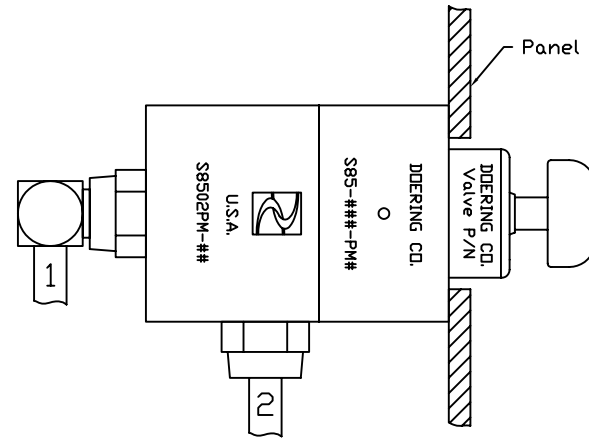

**ORDER INFORMATION:**

S8502PM-

Ports 1 & 2

- 1 (1/8 NPT)
- 2 (1/4 NPT)
- 3 (3/8 NPT)
- 4 (SAE4, DRB)
- 6 (SAE6, DRB)

Material Option, Pressure Rating

- Blank (6061 Aluminum)
- S (304 Stainless)
- S316 (316 Stainless)