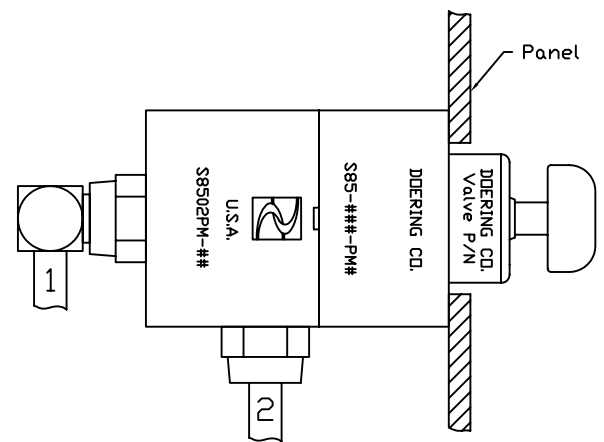

Optional Panel Mount Spacer Sold Separately.  
 See Spec. Sheet 1202990

**ORDER INFORMATION:**

S8502PM-		Material Option, Pressure Rating	
Ports 1 & 2		Blank	(6061 Aluminum)
1	(1/8 NPT)	S	(304 Stainless)
2	(1/4 NPT)	S316	(316 Stainless)
3	(3/8 NPT)		
4	(SAE4, □RB)		
6	(SAE6, □RB)		

Doering SPM Series  
 Doering Panel Mount Housing