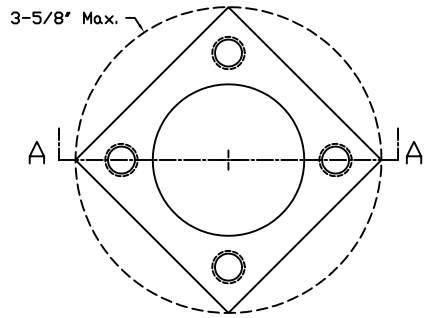

6343 RIVER ROAD SE ■ CLEAR LAKE, MN 55319 USA
Telephone: 320-743-2276 ■ Fax: 320-743-3723
mailbox@doering.com ■ www.doering.com

Optional Panel Mount Spacer Sold Separately.
See Spec. Sheet 1202990