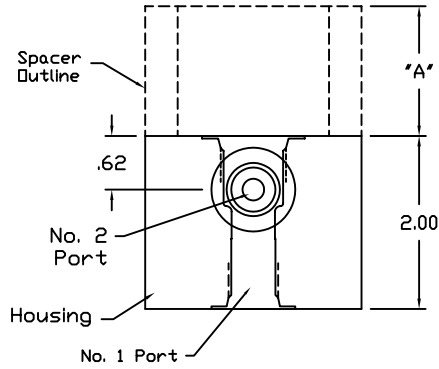

6343 RIVER ROAD SE ■ CLEAR LAKE, MN 55319 USA
Telephone: 320-743-2276 ■ Fax: 320-743-3723
mailbox@doering.com ■ www.doering.com

Optional Panel Mount Spacer Sold Separately.
See Spec. Sheet 1202990