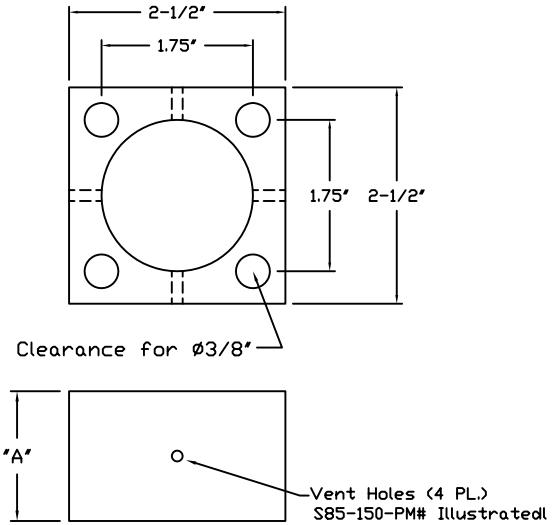

6343 RIVER ROAD SE ■ CLEAR LAKE, MN 55319 USA
Telephone: 320-743-2276 ■ Fax: 320-743-3723
mailbox@doering.com ■ www.doering.com

Optional Panel Mount Spacer Sold Separately.
See Spec. Sheet 1202990