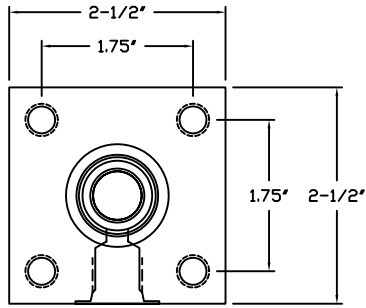

6343 RIVER ROAD SE ■ CLEAR LAKE, MN 55319 USA
Telephone: 320-743-2276 ■ Fax: 320-743-3723
mailbox@doering.com ■ www.doering.com

Optional Panel Mount Spacer Sold Separately.
See Spec. Sheet 1202990