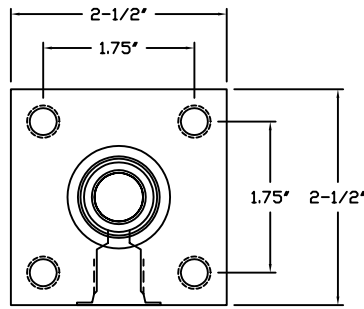

6343 RIVER ROAD SE ■ CLEAR LAKE, MN 55319 USA
Telephone: 320-743-2276 ■ Fax: 320-743-3723
mailbox@doering.com ■ www.doering.com

ORDER INFORMATION:

S8542PM-

Ports 1 & 2

- 1 (1/8 NPT)
- 2 (1/4 NPT)
- 3 (3/8 NPT)
- 4 (SAE4, DRB)
- 6 (SAE6, DRB)

Material Option, Pressure Rating

- Blank (6061 Aluminum)
- S (304 Stainless)
- S316 (316 Stainless)