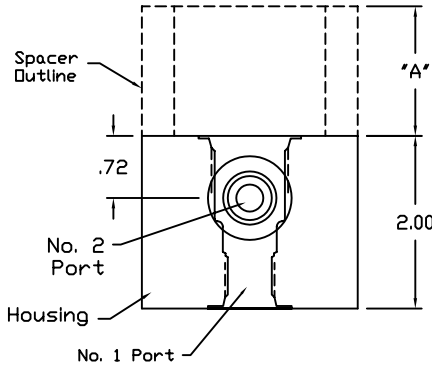

6343 RIVER ROAD SE ■ CLEAR LAKE, MN 55319 USA
Telephone: 320-743-2276 ■ Fax: 320-743-3723
mailbox@doering.com ■ www.doering.com

ORDER INFORMATION:

S8542PM-

Ports 1 & 2

- 1 (1/8 NPT)
- 2 (1/4 NPT)
- 3 (3/8 NPT)
- 4 (SAE4, DRB)
- 6 (SAE6, DRB)

Material Option, Pressure Rating

- Blank (6061 Aluminum)
- S (304 Stainless)
- S316 (316 Stainless)