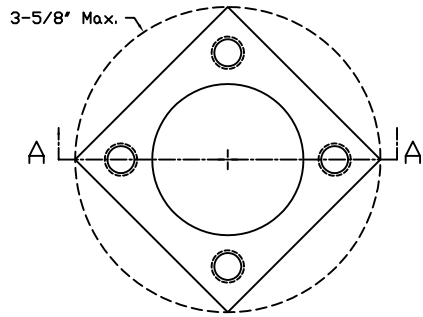

6343 RIVER ROAD SE ■ CLEAR LAKE, MN 55319 USA
Telephone: 320-743-2276 ■ Fax: 320-743-3723
mailbox@doering.com ■ www.doering.com

ORDER INFORMATION:

S8542PM-

Ports 1 & 2

- 1 (1/8 NPT)
- 2 (1/4 NPT)
- 3 (3/8 NPT)
- 4 (SAE4, DRB)
- 6 (SAE6, DRB)

Material Option, Pressure Rating

- Blank (6061 Aluminum)
- S (304 Stainless)
- S316 (316 Stainless)