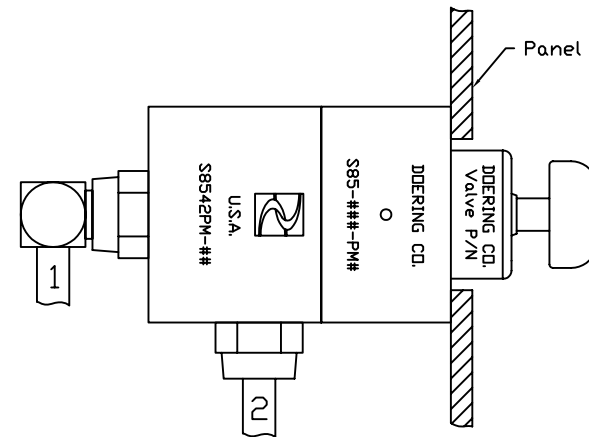

6343 RIVER ROAD SE ■ CLEAR LAKE, MN 55319 USA
 Telephone: 320-743-2276 ■ Fax: 320-743-3723
 mailbox@doering.com ■ www.doering.com

ORDER INFORMATION:

S8542PM-

Ports 1 & 2

- 1 (1/8 NPT)
- 2 (1/4 NPT)
- 3 (3/8 NPT)
- 4 (SAE4, DRB)
- 6 (SAE6, DRB)

Material Option, Pressure Rating

- Blank (6061 Aluminum)
- S (304 Stainless)
- S316 (316 Stainless)

Doering SPM Series
 Doering Panel Mount Housing