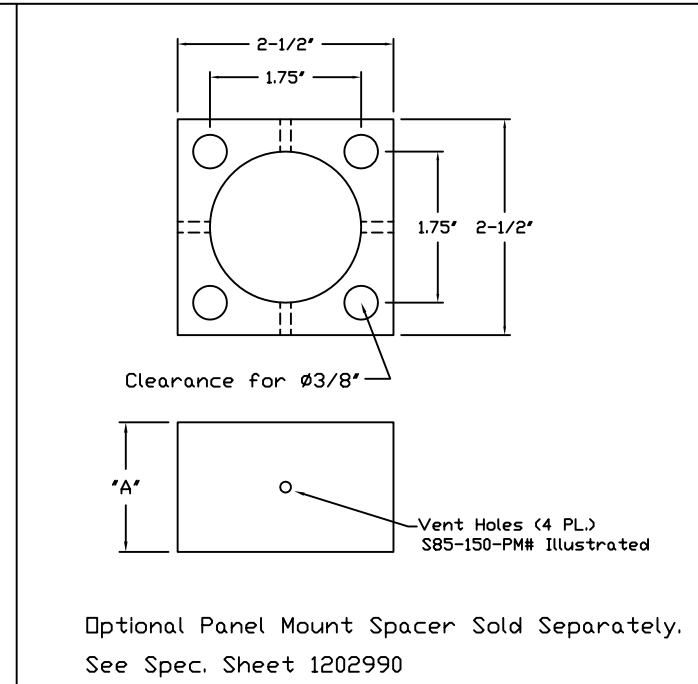

Material Option, Pressure Rating

- Blank (6061 Aluminum)
- S (304 Stainless)
- S316 (316 Stainless)

Doering SPM Series
 Doering Panel Mount Housing