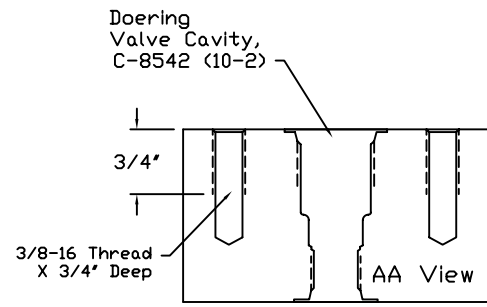

6343 RIVER ROAD SE ■ CLEAR LAKE, MN 55319 USA
Telephone: 320-743-2276 ■ Fax: 320-743-3723
mailbox@doering.com ■ www.doering.com

ORDER INFORMATION:

S8542PM-

Ports 1 & 2

- 1 (1/8 NPT)
- 2 (1/4 NPT)
- 3 (3/8 NPT)
- 4 (SAE4, DRB)
- 6 (SAE6, DRB)

Material Option, Pressure Rating

- Blank (6061 Aluminum)
- S (304 Stainless)
- S316 (316 Stainless)