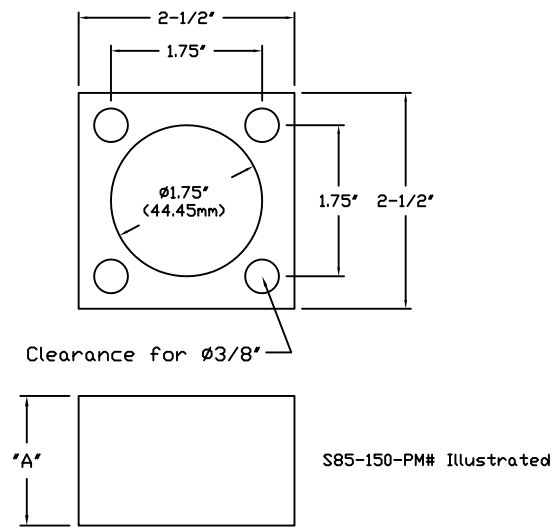

6343 RIVER ROAD SE ■ CLEAR LAKE, MN 55319 USA
 Telephone: 320-743-2276 ■ Fax: 320-743-3723
 mailbox@doering.com ■ www.doering.com

Optional Panel Mount Spacer Sold Separately.
 See Spec. Sheet 1202990

ORDER INFORMATION:

S8543PM-

| Ports 1, 2 & 3 | Material Option, Pressure Rating | |
|----------------|----------------------------------|----------------------------|
| 1 (1/8 NPT) | Blank | (6061 Aluminum) 3,000 PSIG |
| 2 (1/4 NPT) | S | (304 Stainless) 5,000 PSIG |
| 3 (3/8 NPT) | S316 | (316 Stainless) 5,000 PSIG |
| 4 (SAE4, DRB) | | |
| 6 (SAE6, DRB) | | |