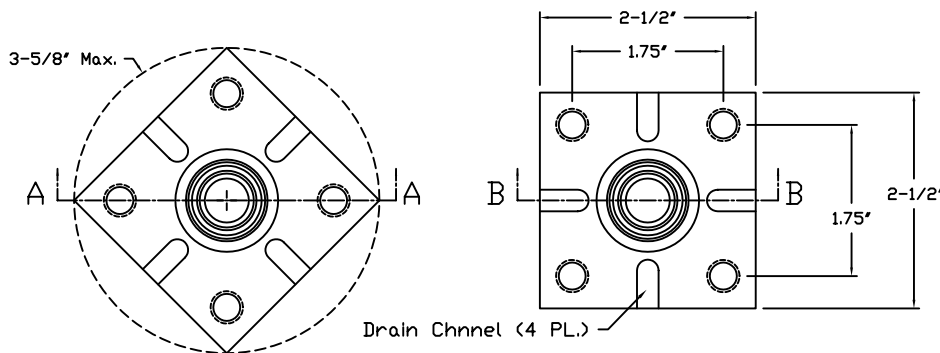

6343 RIVER ROAD SE ■ CLEAR LAKE, MN 55319 USA
Telephone: 320-743-2276 ■ Fax: 320-743-3723
mailbox@doering.com ■ www.doering.com

Optional Panel Mount Spacer Sold Separately.
See Spec. Sheet 1202990