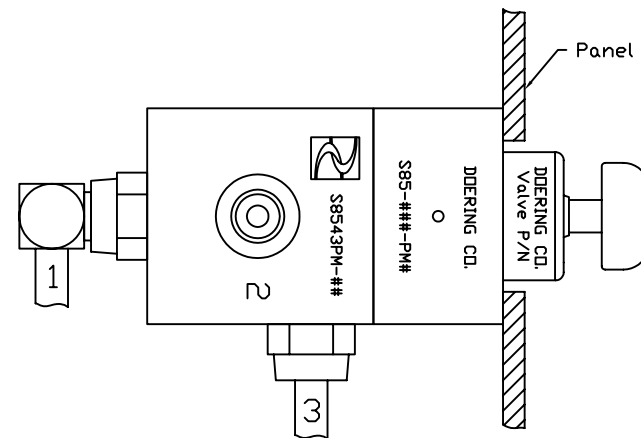

Optional Panel Mount Spacer Sold Separately.
 See Spec. Sheet 1202990

ORDER INFORMATION:

S8543PM-

Ports 1 & 2

- 1 (1/8 NPT)
- 2 (1/4 NPT)
- 3 (3/8 NPT)
- 4 (SAE4, DRB)
- 6 (SAE6, DRB)

Material Option, Pressure Rating

- Blank (6061 Aluminum) 3,000 PSIG
- S (304 Stainless) 5,000 PSIG
- S316 (316 Stainless) 5,000 PSIG

Note: Port 2 Alternate Plug Not Supplied.

Doering SPM Series
 Doering Panel Mount Housing