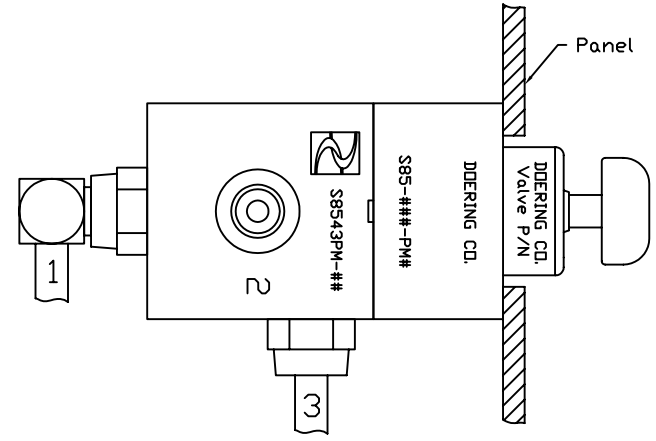

ORDER INFORMATION:

S8543PM-

Ports 1, 2 & 3	Material Option, Pressure Rating	
1 (1/8 NPT)	Blank	(6061 Aluminum) 3,000 PSIG
2 (1/4 NPT)	S	(304 Stainless) 5,000 PSIG
3 (3/8 NPT)	S316	(316 Stainless) 5,000 PSIG
4 (SAE4, DRB)		
6 (SAE6, DRB)		

Note: Port 2 Alternate Plug Not Supplied.

Doering SPM Series
Doering Panel Mount Housing