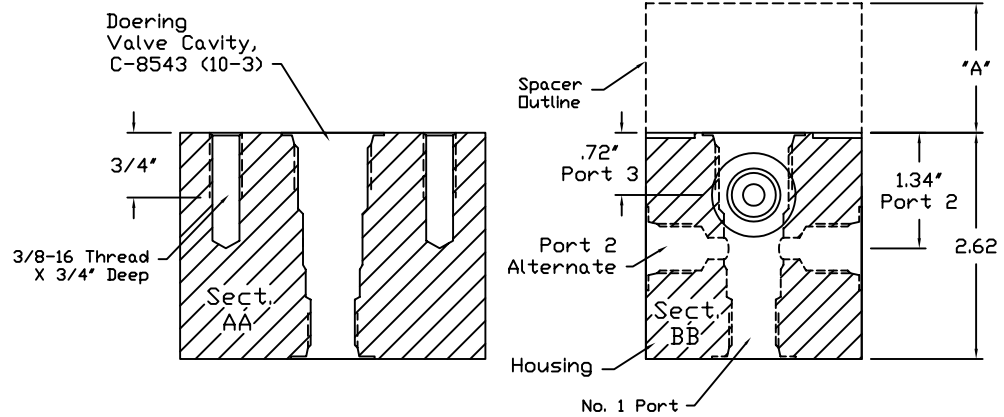

ORDER INFORMATION:

S8543PM-

Ports 1, 2 & 3	Material Option, Pressure Rating	
1 (1/8 NPT)	Blank	(6061 Aluminum) 3,000 PSIG
2 (1/4 NPT)	S	(304 Stainless) 5,000 PSIG
3 (3/8 NPT)	S316	(316 Stainless) 5,000 PSIG
4 (SAE4, DRB)		
6 (SAE6, DRB)		

Note: Port 2 Alternate Plug Not Supplied.

Doering SPM Series
Doering Panel Mount Housing