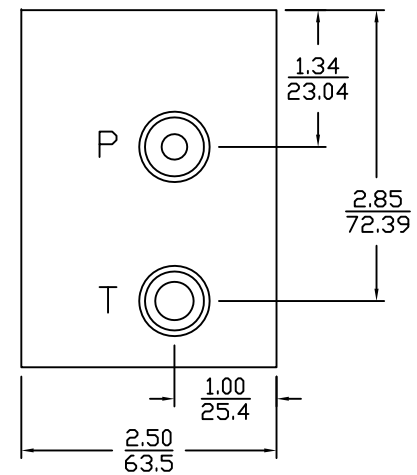

INCH  
METRIC

S3293-3-#-# (Three Station) Illustrated

Order Information:

Order Cartridge Valves Separately (One Per Station Required)

Multi Station Housing: S3293-#-#-#

Stations	LENGTH (L) INCH/METRIC	P & T Ports	A & B Ports
2 (Two Station)	- 4.45/113.03	2 (1/4 NPT)	1 (1/8 NPT)
3 (Three Station)	- 6.00/152.4	3 (3/8 NPT)	2 (1/4 NPT)
4 (Four Station)	- 7.55/191.77	4 (SAE4, DRB)	3 (3/8 NPT)
5 (Five Station)	- 9.10/231.14	G4 (G 1/4-19 BSPP)	4 (SAE4, DRB)
6 (Six Station)	- 10.65/270.51	6 (SAE6, DRB)	4 (SAE4, DRB)
		G6 (G 3/8-19 BSPP)	G4 (G 1/4-19 BSPP)
			6 (SAE6, DRB)
			G6 (G 3/8-19 BSPP)