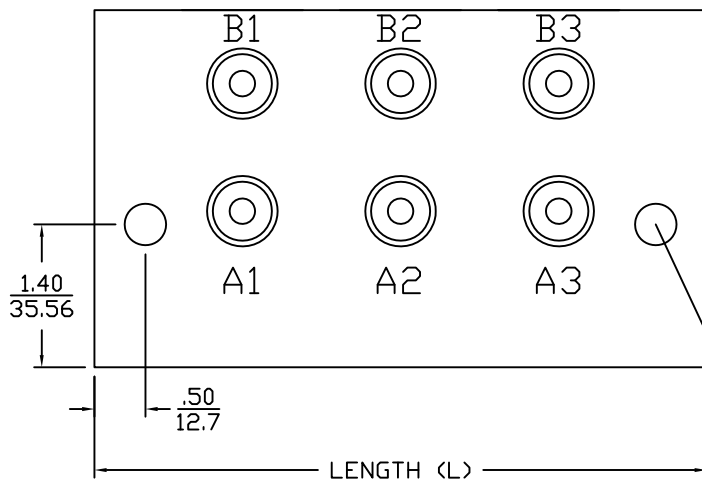

INCH  
METRIC

S3293-3-#-# (Three Station) Illustrated

Order Information:

Order Cartridge Valves Separately (One Per Station Required)

Multi Station Housing: S3293-#-#-#

Stations	LENGTH (L) INCH/METRIC	P & T Ports	A & B Ports
2 (Two Station)	- 4.45/113.03	2 (1/4 NPT)	1 (1/8 NPT)
3 (Three Station)	- 6.00/152.4	3 (3/8 NPT)	2 (1/4 NPT)
4 (Four Station)	- 7.55/191.77	4 (SAE4, DRB)	3 (3/8 NPT)
5 (Five Station)	- 9.10/231.14	G4 (G 1/4-19 BSPP)	4 (SAE4, DRB)
6 (Six Station)	- 10.65/270.51	6 (SAE6, DRB)	4 (SAE4, DRB)
		G6 (G 3/8-19 BSPP)	G4 (G 1/4-19 BSPP)
			6 (SAE6, DRB)
			G6 (G 3/8-19 BSPP)