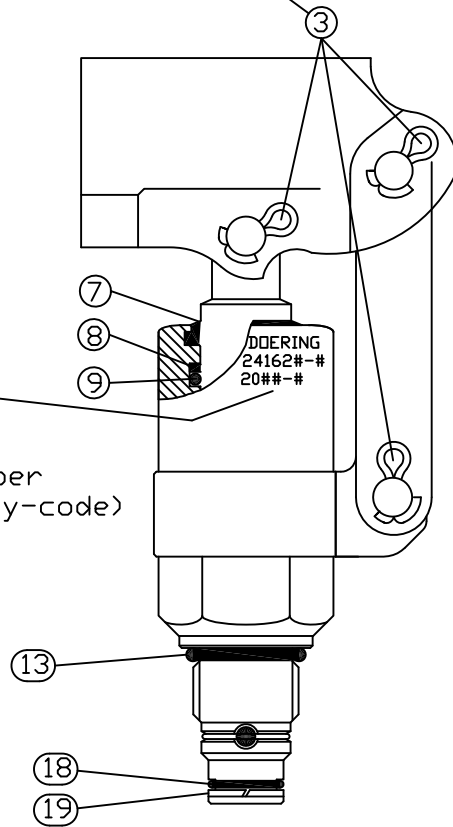

Cotter Pins Illustrated.
 Some models use E-Clips
 with grooved SST. Pins.

Identification
 Doering Company
 (Manufacturer)
 Pump Order Number
 Lot Number (yyyy-code)

KEY	PART NO.	DESCRIPTION	MATL. CODE
7	1201461	Wiper Ring, -114	LUB
8	1201463	Back Up Ring, -114	TFE
9	1201462	O-Ring, -114	BN
13	1200659	O-Ring, -910	BN
18	1200654	O-RING, -014	BN
19	1203057	Back Up Ring, -014	TFE/GF

Material Code Explanation:

BN	Buna-N
LUB	Lubrithane
TFE	Teflon
TFE/GF	Teflon Glass Filled

Note: SRK-24162N Includes One Each of the above indicated components.

SRK-24162N Fits Doering Pumps:
 241621, 241621-S, 241622 and 241622-S

Order P/N SRK-24162N Seal Replacement Kit